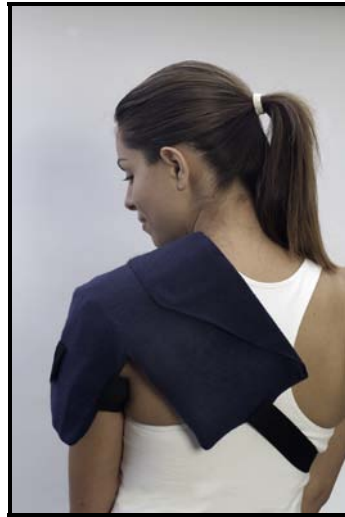

**The Cryo-MAX<sup>®</sup>  
Professional Series.**

**The Professional series is an excellent adjunct to your therapeutic treatment. It can be applied to the body in a variety of ways. The adjustable Velcro<sup>®</sup> support wrap ensures proper placement as well as freedom of movement.**