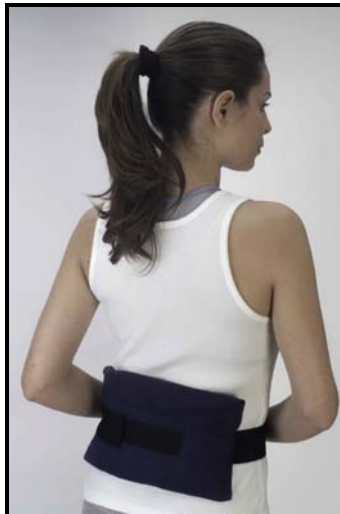

The Cryo-MAX® Cold Pack Medium (6" x 12")

The Medium Cryo-MAX® Cold Pack can be applied to back, neck, knee, elbow etc. even without utilizing the outer wrap. The adjustable Velcro® support wrap ensures proper placement as well as freedom of movement.